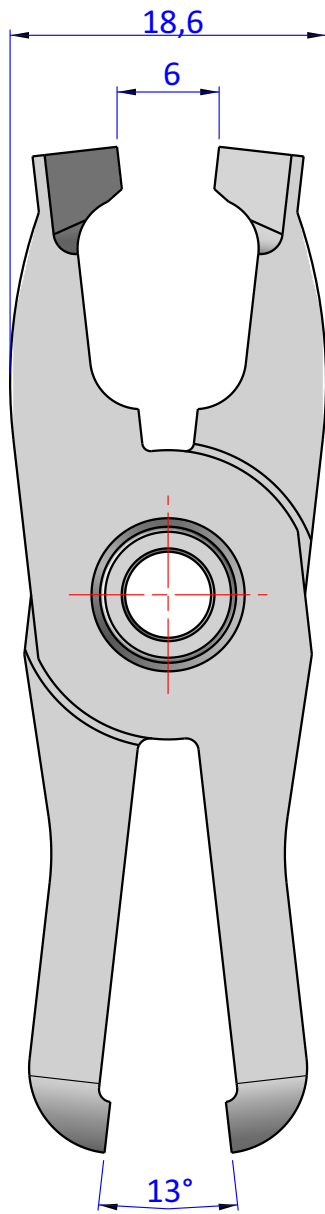

THE PROPERTY OF THE DRAWING IS ESTABLISHED BY LAW. IT IS FORBIDDEN TO PRODUCE OR SHOW IT TO THIRD PART. WITHOUT A WRITTEN AGREEMENT.

| | | |
|----------------------------------------|--------------------------|--------------------|
| DESIGNED FROM FPS Automation | | REVIEW A |
| DATE 27/10/2020 | WEIGHT 0,031kg | |
| CODE VES.NY10AD | | |

Format **A4**

UNI 936-76

GENERAL TOLERANCE

UNI - ISO 2768

CLASSE **f**

DESCRIPTION

VES.NY10AD