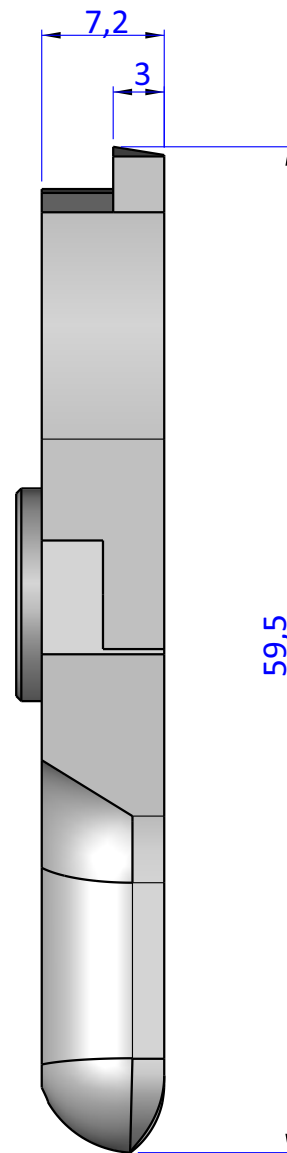

THE PROPERTY OF THE DRAWING IS ESTABLISHED BY LAW. IT IS FORBIDDEN TO PRODUCE OR SHOW IT TO THIRD PART. WITHOUT A WRITTEN AGREEMENT.

| | | |
|----------------------------------------|--------------------------|--------------------|
| DESIGNED FROM FPS Automation | | REVIEW A |
| DATE 27/10/2020 | WEIGHT 0,031kg | |
| CODE VES.NY10AD | | |

Format **A4**

UNI 936-76

GENERAL TOLERANCE

UNI - ISO 2768

CLASSE **f**

DESCRIPTION

VES.NY10AD